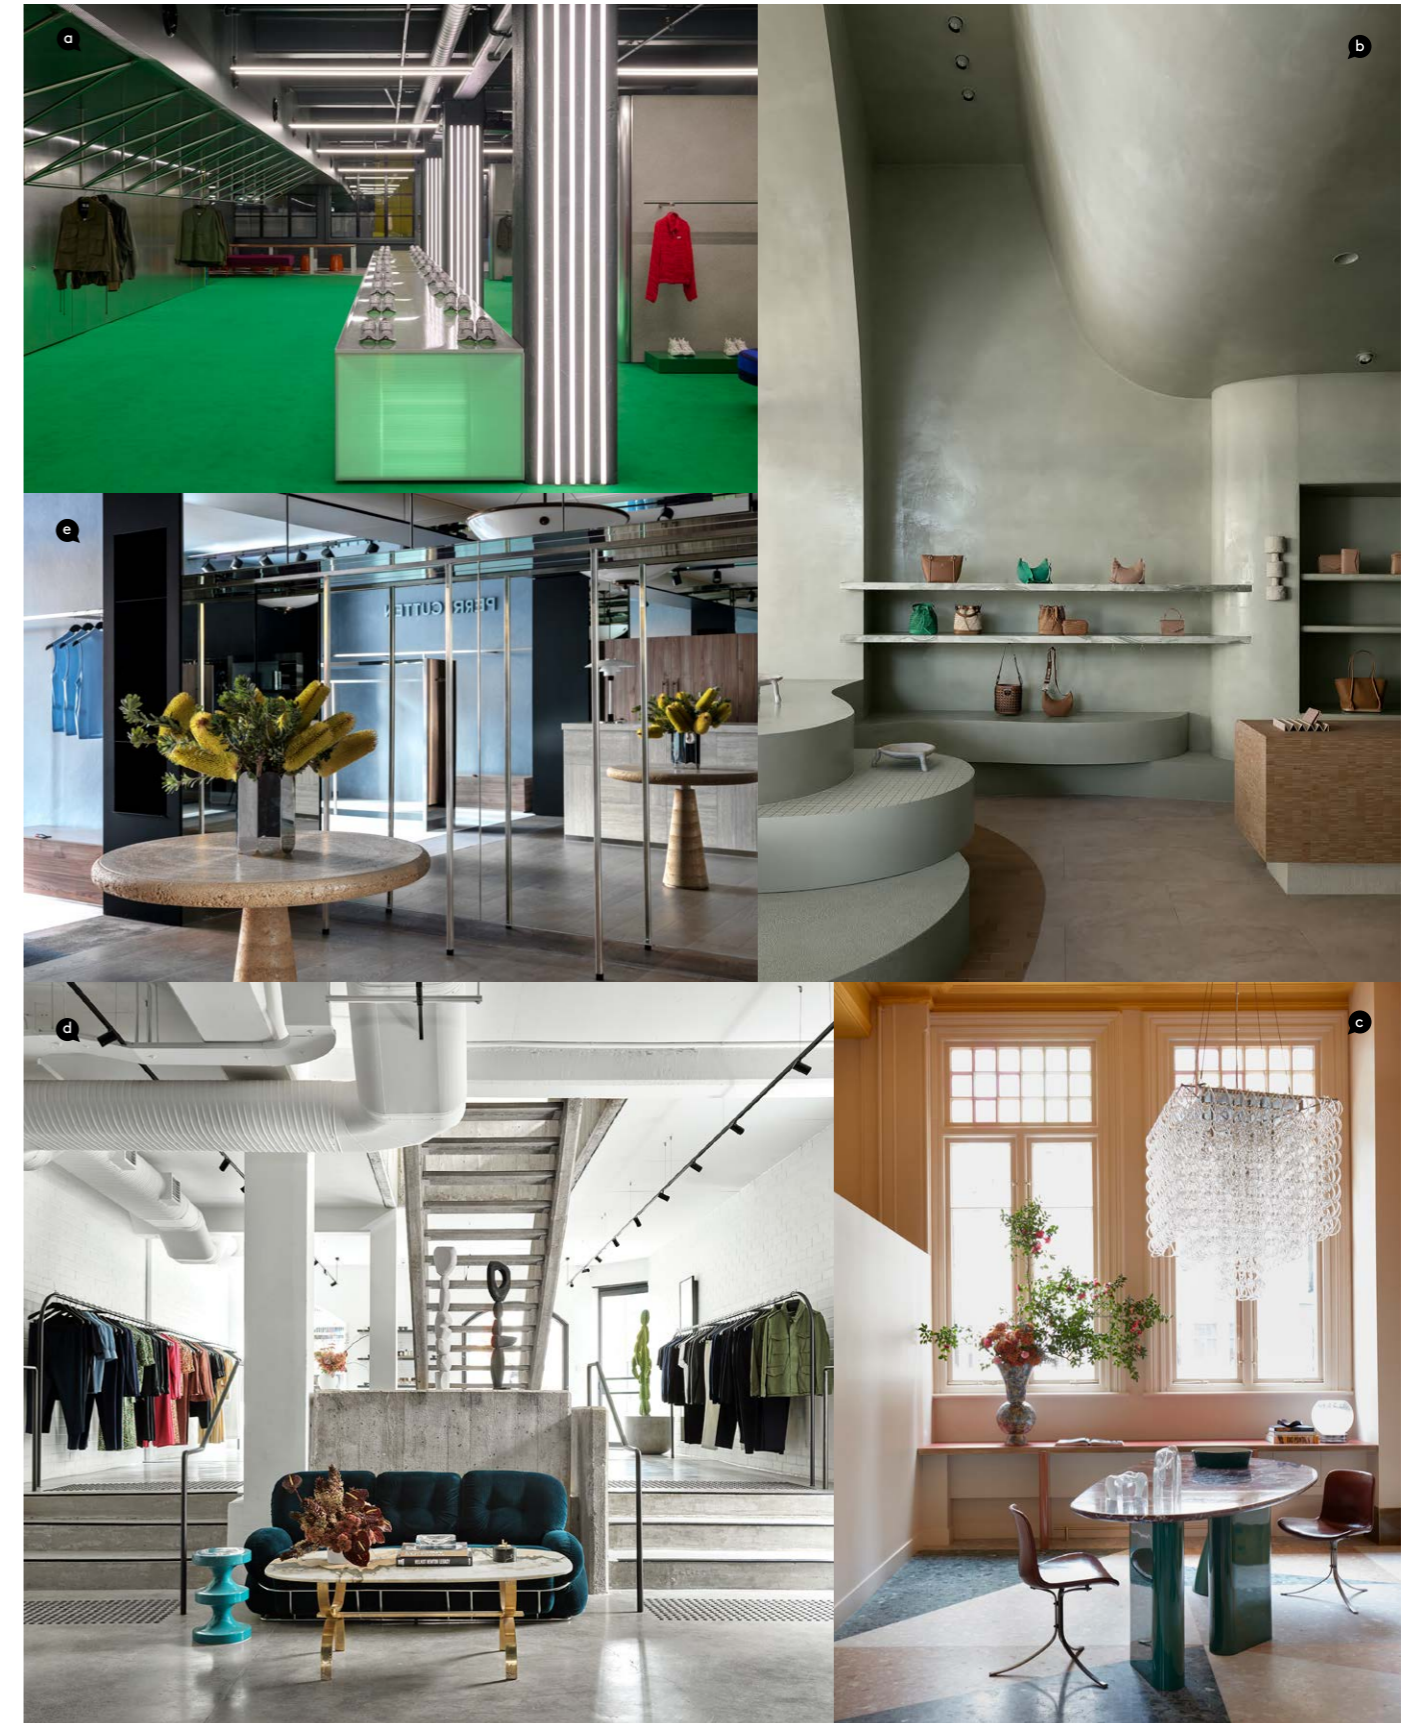

PHOTOGRAPHY SEAN FENNESSY (UP THERE STORE), TIMOTHY KAYE (MIMCO FLAGSHIP STORE), PRUE RUSCOE (KODA), ANSON SMART (FARAGE), TOM FERGUSON (PERRI CUTTEN MOSMAN).